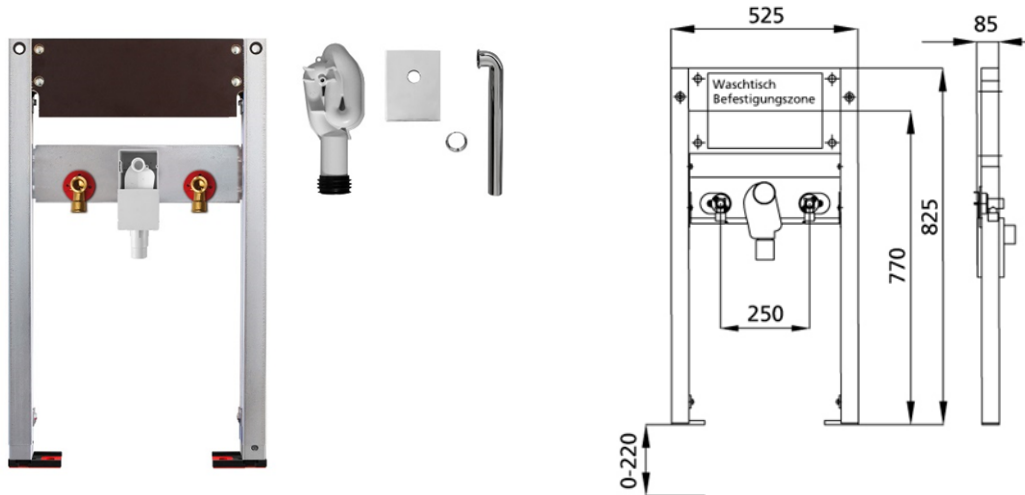

**BS+** element for washbasin, 82,5 cm for stand fitting, barrier-free  
concealed siphon Geberit

**Sound-insulated with optional premium wall brackets for pre-wall mounting**

**Intended use**

- For drywall
- For installation in partial or room-height pre-wall installations
- For installation in room-high installation walls
- For mounting washbasins
- For floor standing taps
- For floor constructions 0-22 cm

**Features**

- Self-supporting sendzimir galvanized and soundproofed steel frame 48 mm
- Galvanized footrests, adjustable 0-22 cm
- Plastic feet rotatable, depth suitable for installation in U-profiles UW 50 and UW 75
- mounting distance washbasin up to 37,5 cm
- Concealed odour trap with optimum flow control and high self-cleaning capability

**Scope of delivery**

- 2 connection angle R 1/2
- 2 sound insulation pads
- 2 insulation sleeves
- Concealed odour trap
- Connection bend and cover chrome
- 2 hanger bolts M10
- fixing material

Make: Burda

Type: BS+

Item no.: 212339.00