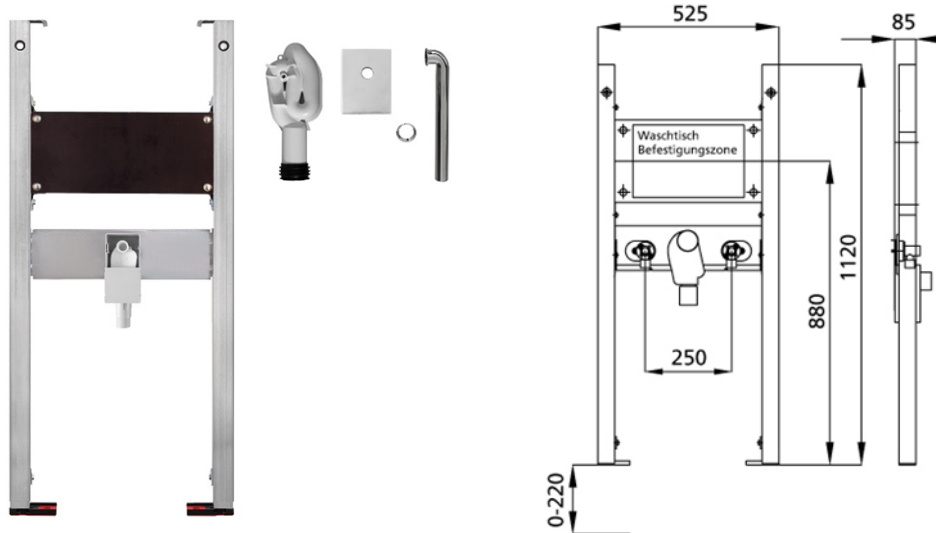

**BS+** element for washbasin, 112 cm for stand fitting, barrier-free  
concealed siphon Geberit

**Sound-insulated with optional premium wall brackets for pre-wall mounting**

#### Intended use

- For drywall
- For installation in partial or room-height pre-wall installations
- For installation in room-high installation walls
- For mounting washbasins
- For floor standing taps
- For floor constructions 0-22 cm

#### Features

- Self-supporting sendzimir galvanized and soundproofed steel frame 48 mm
- Galvanized footrests, adjustable 0-22 cm
- Plastic feet rotatable, depth suitable for installation in U-profiles UW 50 and UW 75
- mounting distance washbasin up to 37,5 cm
- Concealed odour trap with optimum flow control and high self-cleaning capability

#### Scope of delivery

- without connection angle R 1/2
- 2 sound insulation pads
- 2 insulation sleeves
- Concealed odour trap
- Connection bend and cover chrome
- 2 hanger bolts M10
- fixing material