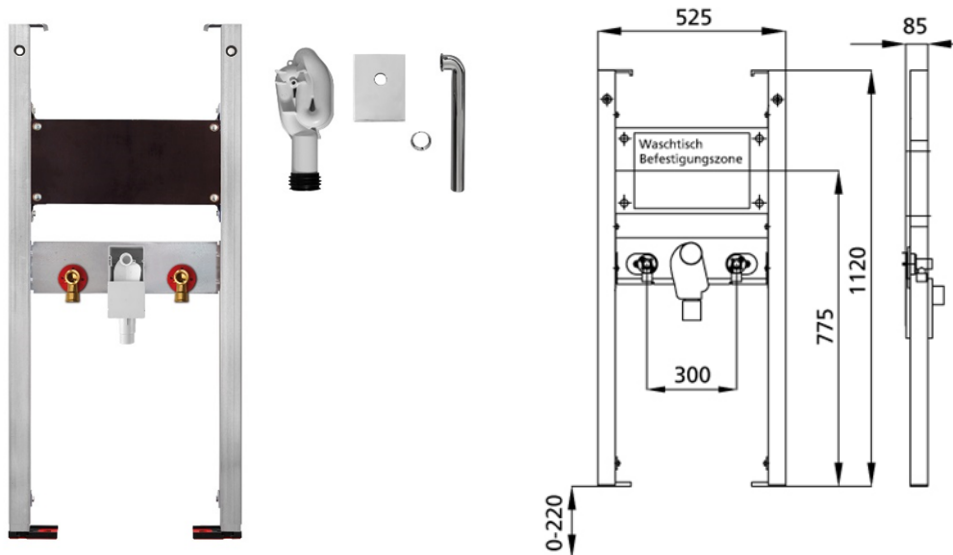

BS+ element for washbasin, 112 cm for stand fitting, barrier-free
concealed siphon Geberit

Sound-insulated with optional premium wall brackets for pre-wall mounting

Intended use

- For drywall
- For installation in partial or room-height pre-wall installations
- For installation in room-high installation walls
- For mounting washbasins
- for floor-standing fittings
- For floor constructions 0-22 cm

Features

- Self-supporting sendzimir galvanized and soundproofed steel frame 48 mm
- Galvanized footrests, adjustable 0-22 cm
- Plastic feet rotatable, depth suitable for installation in U-profiles UW 50 and UW 75
- mounting distance washbasin up to 37,5 cm
- Concealed odour trap with optimum flow control and high self-cleaning capability

Scope of delivery

- 2 connection angle R 1/2
- 2 sound insulation pads
- 2 insulation sleeves
- Concealed odour trap
- Connection bend and cover chrome
- 2 hanger bolts M10
- fixing material

Make: Burda

Type: BS+

Item no.: 212336.00