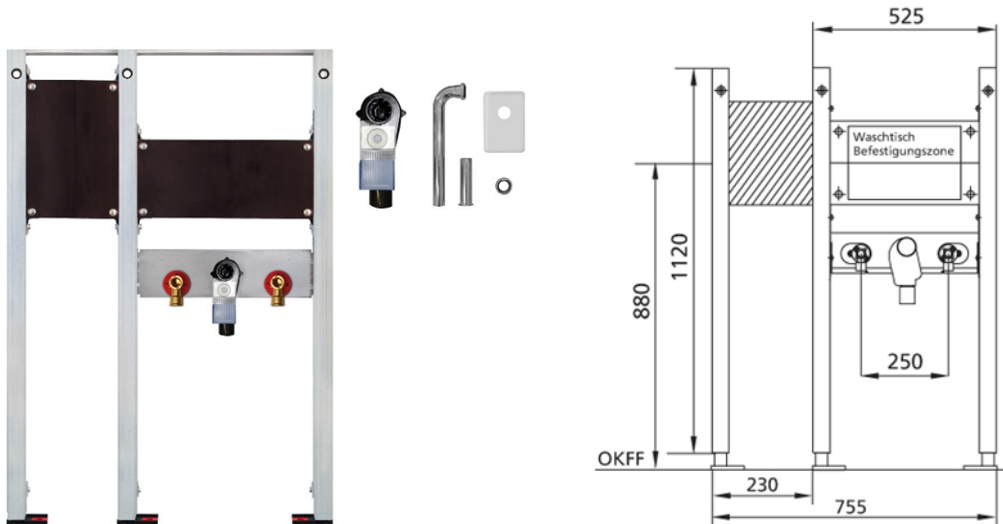

**BS+** element for washbasin, 112 cm for stand fitting, barrier-free, incl. mounting plate for folding support handles pre-assembled, left, concealed siphon Haas OHA 3500

**Sound-insulated with optional premium wall brackets for pre-wall mounting**

#### Intended use

- For drywall
- For installation in partial or room-height pre-wall installations
- For installation in room-high installation walls
- Suitable for barrier-free construction
- For mounting washbasins
- For floor standing fittings
- For floor constructions 0-22 cm

#### Features

- Self-supporting sendzimir galvanized and soundproofed steel frame 48 mm
- Galvanized footrests, adjustable 0-22 cm
- Plastic feet rotatable, depth suitable for installation in U-profiles UW 50 and UW 75
- mounting distance washbasin up to 37,5 cm
- Concealed odour trap with optimum flow control and high self-cleaning capability

#### Scope of delivery

- 2 connection angle R 1/2
- 2 sound insulation pads
- 2 insulation sleeves
- Concealed odour trap
- Connection bend and cover chrome
- 2 hanger bolts M10
- fixing material

Make: Burda