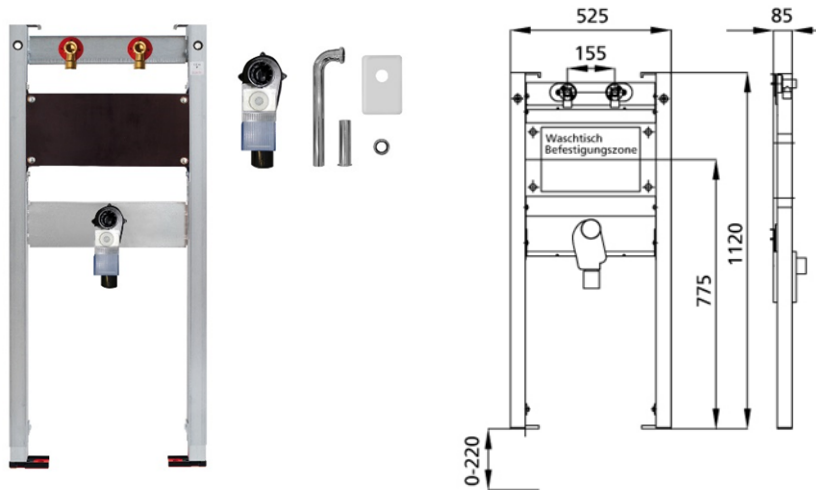

**BS+** element for washbasin, 112 cm for wall fitting, barrier-free  
concealed siphon Haas OHA 3500

**Sound-insulated with optional premium wall brackets for pre-wall mounting**

#### Intended use

- For drywall
- For installation in partial or room-height pre-wall installations
- For installation in room-high installation walls
- For mounting washbasins
- For floor standing fittings
- For floor constructions 0-22 cm

#### Features

- Self-supporting sendzimir galvanized and soundproofed steel frame 48 mm
- Galvanized footrests, adjustable 0-22 cm
- plastic feet rotatable, depth suitable for installation in U-profiles UW 50 and UW 75
- mounting distance washbasin up to 37,5 cm
- Concealed odour trap with optimum flow control and high self-cleaning capability

#### Scope of delivery

- 2 connection angle R 1/2
- 2 sound insulation pads
- 2 insulation sleeves
- Concealed odour trap
- Connection bend and cover chrome
- 2 hanger bolts M10
- fixing material

Make: Burda