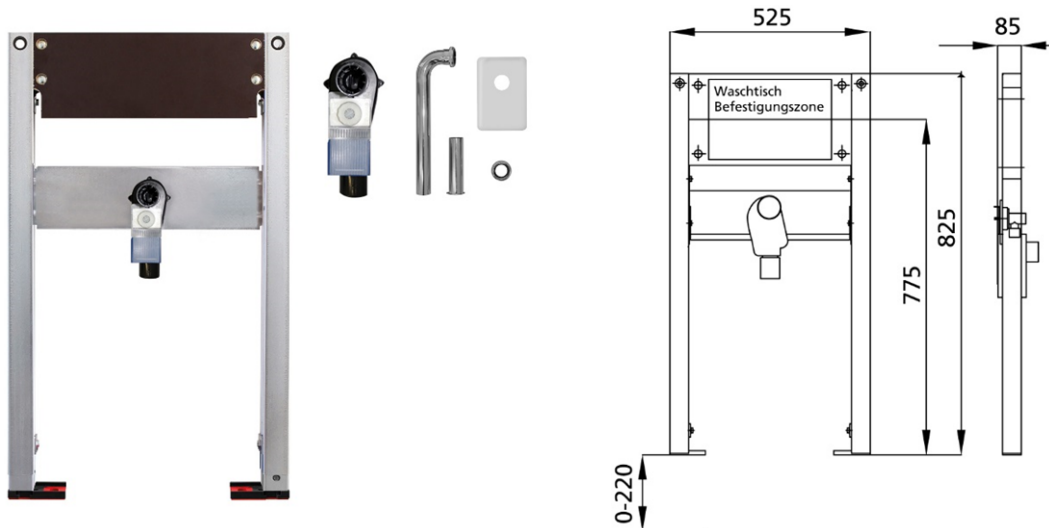

BS+ element for washbasin, 82,5 cm for stand fitting, barrier-free
concealed siphon OHA 3500

Sound-insulated with optional premium wall brackets for pre-wall mounting

Intended use

- For drywall
- For installation in partial or room-height pre-wall installations
- For installation in room-high installation walls
- For mounting washbasins
- For floor standing fittings
- For floor constructions 0-22 cm

Features

- Self-supporting sendzimir galvanized and soundproofed steel frame 48 mm
- Galvanized footrests, adjustable 0-22 cm
- Plastic feet rotatable, depth suitable for installation in U-profiles UW 50 and UW 75
- mounting distance washbasin up to 37,5 cm
- Concealed odour trap with optimum flow control and high self-cleaning capability

Scope of delivery

- without connection angle R 1/2
- 2 sound insulation pads
- 2 insulation sleeves
- Concealed odour trap
- Connection bend and cover chrome
- 2 hanger bolts M10
- fixing material

Make: Burda

Type: BS+

Item no.: 212139.99