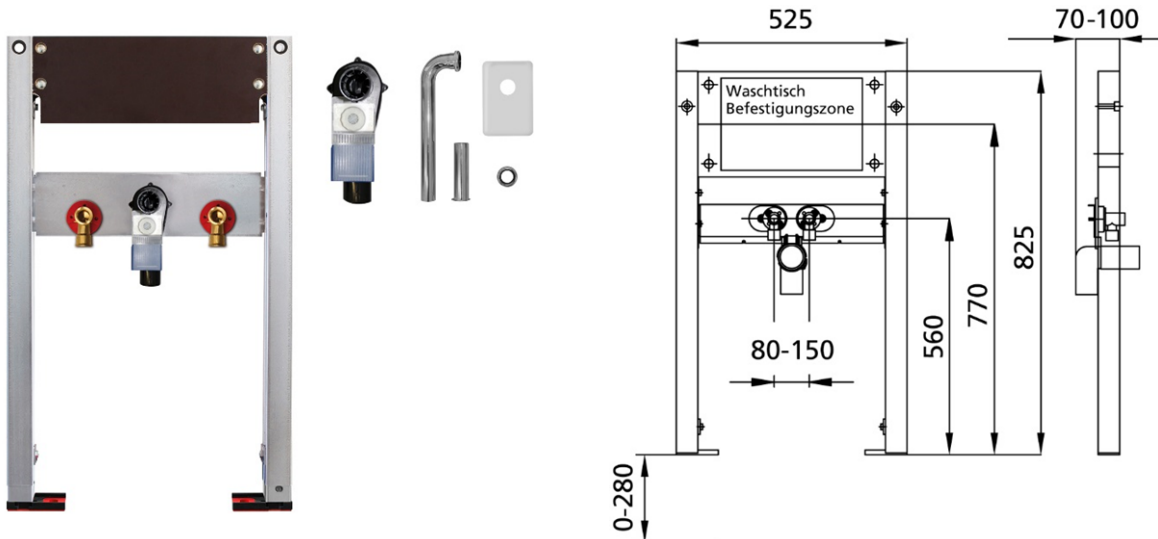

**BS+** element for washbasin, 82,5 cm for stand fitting, barrier-free  
concealed siphon OHA 3500

**Sound-insulated with optional premium wall brackets for pre-wall mounting**

#### Intended use

- For drywall
- For installation in partial or room-height pre-wall installations
- For installation in room-high installation walls
- For mounting washbasins
- For floor standing fittings
- For floor constructions 0-22 cm

#### Features

- Self-supporting sendzimir galvanized and soundproofed steel frame 48 mm
- Galvanized footrests, adjustable 0-22 cm
- Plastic feet rotatable, depth suitable for installation in U-profiles UW 50 and UW 75
- mounting distance washbasin up to 37,5 cm
- Concealed odour trap with optimum flow control and high self-cleaning capability

#### Scope of delivery

- 2 connection angle R 1/2
- 2 sound insulation pads
- 2 insulation sleeves
- Concealed odour trap
- Connection bend and cover chrome
- 2 hanger bolts M10
- fixing material

Make: Burda