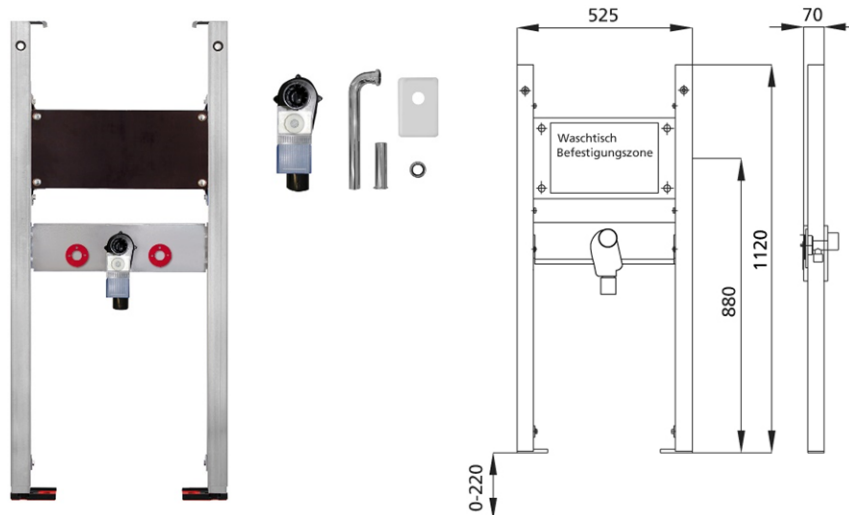

BS+ element for washbasin, 112 cm for stand fitting, barrier-free
concealed siphon Haas OHA 3500

Sound-insulated with optional premium wall brackets for pre-wall mounting

Intended use

- For drywall
- For installation in partial or room-height pre-wall installations
- For installation in room-high installation walls
- For mounting washbasins
- For floor standing fittings
- For floor constructions 0-22 cm

Features

- Self-supporting sendzimir galvanized and soundproofed steel frame 48 mm
- Galvanized footrests, adjustable 0-22 cm
- Plastic feet rotatable, depth suitable for installation in U-profiles UW 50 and UW 75
- mounting distance washbasin up to 37,5 cm
- Concealed odour trap with optimum flow control and high self-cleaning capability

Scope of delivery

- without connection angle R 1/2
- 2 sound insulation pads
- 2 insulation sleeves
- Concealed odour trap
- Connection bend and cover chrome
- 2 hanger bolts M10
- fixing material

Make: Burda

Type: BS+

Item no.: 212136.99