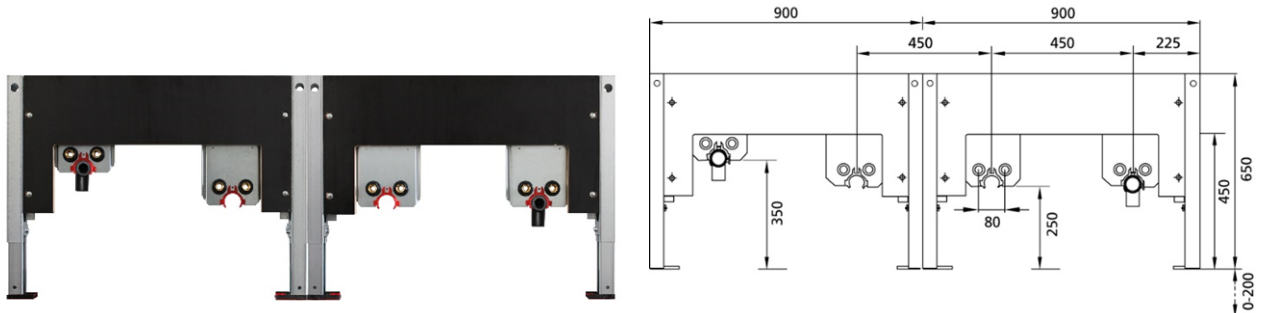

BS+ element for Geberit Bambini play and wash landscape (new from April 2024)
4 washbasins, lower basin on the right

Sound-insulated with optional premium wall brackets for pre-wall mounting

Intended use

- For drywall
- For installation in partial or room-height pre-wall installations
- For installation in room-high installation walls
- For installation of Geberit Bambini play and wash landscape (New from April 2024)
4 washbasins, lower basin on the right
- For floor standing fittings
- For floor constructions 0-22 cm

Features

- Self-supporting sendzimir galvanized and soundproofed steel frame 48 mm
- Galvanized footrests, adjustable 0-22 cm
- plastic feet rotatable, depth suitable for installation in U-profiles UW 50 and UW 75
- Connection bend can be mounted in various depth positions without tools
- Mounting of connection bend sound-insulated

Scope of delivery

- 8 connection angle R 1/2
- 8 sound insulation pads
- 2 connection bend made of PE-HD, DN 50 mm
- 2 seal DN 32 mm
- Fastening material

Make: Burda

Type: BS+

Item no.: 212049.00