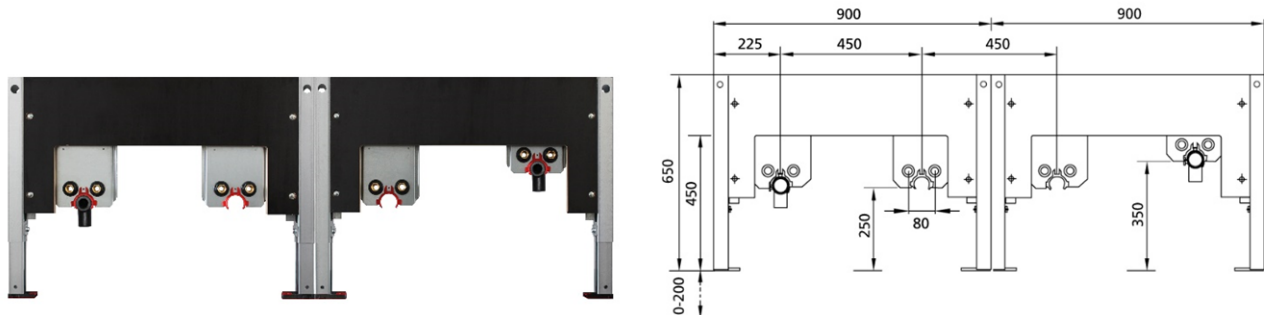

BS+ element for Geberit Bambini play and wash landscape (new from April 2024)
4 washbasins, lower basin on the left

Sound-insulated with optional premium wall brackets for pre-wall mounting

Intended use

- For drywall
- For installation in partial or room-height pre-wall installations
- For installation in room-high installation walls
- For installation of Geberit Bambini play and wash landscape (New from April 2024)
4 washbasins, lower basin on the left
- For floor standing fittings
- For floor constructions 0-22 cm

Features

- Self-supporting sendzimir galvanized and soundproofed steel frame 48 mm
- Galvanized footrests, adjustable 0-22 cm
- plastic feet rotatable, depth suitable for installation in U-profiles UW 50 and UW 75
- Connection bend can be mounted in various depth positions without tools
- Mounting of connection bend sound-insulated

Scope of delivery

- 8 connection angle R 1/2
- 8 sound insulation pads
- 2 connection bend made of PE-HD, DN 50 mm
- 2 seal DN 32 mm
- Fastening material

Make: Burda

Type: BS+

Item no.: 212048.00