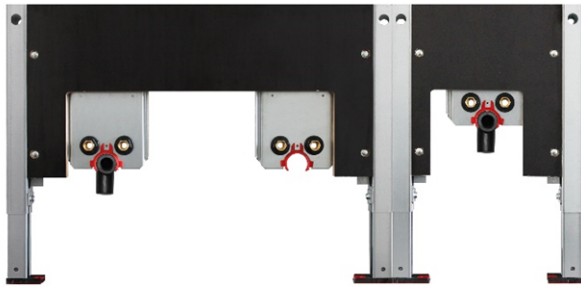

BS+ element for Geberit Bambini play and wash landscape (new from April 2024)
3 washbasins, lower basin on the right

Sound-insulated with optional premium wall brackets for pre-wall mounting

Intended use

- For drywall
- For installation in partial or room-height pre-wall installations
- For installation in room-high installation walls
- For installation of Geberit Bambini play and wash landscape (New from April 2024)
3 washbasins, lower basin on the right
- For floor standing fittings
- For floor constructions 0-22 cm

Features

- Self-supporting sendzimir galvanized and soundproofed steel frame 48 mm
- Galvanized footrests, adjustable 0-22 cm
- plastic feet rotatable, depth suitable for installation in U-profiles UW 50 and UW 75
- Connection bend can be mounted in various depth positions without tools
- Mounting of connection bend sound-insulated

Scope of delivery

- 6 connection angle R 1/2
- 6 sound insulation pads
- 2 connection bend made of PE-HD, DN 50 mm
- 2 seal DN 32 mm
- Fastening material

Make: Burda

Type: BS+

Item no.: 212047.00