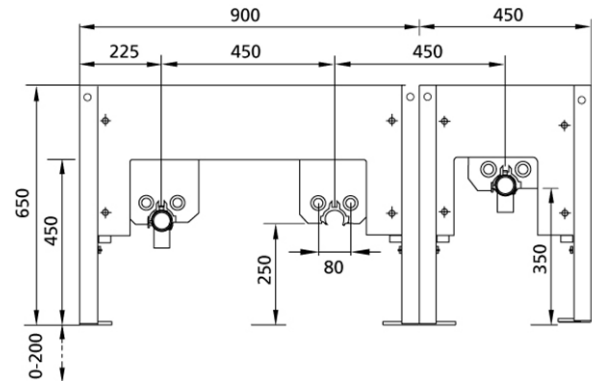

BS+ element for Geberit Bambini play and wash landscape (new from April 2024)
3 washbasins, lower basin on the right

Sound-insulated with optional premium wall brackets for pre-wall mounting

Intended use

- For drywall
- For installation in partial or room-height pre-wall installations
- For installation in room-high installation walls
- For installation of Geberit Bambini play and wash landscape (New from April 2024)
  3 washbasins, lower basin on the right
- For floor standing fittings
- For floor constructions 0-22 cm

Features

- Self-supporting sendzimir galvanized and soundproofed steel frame 48 mm
- Galvanized footrests, adjustable 0-22 cm
- plastic feet rotatable, depth suitable for installation in U-profiles UW 50 and UW 75
- Connection bend can be mounted in various depth positions without tools
- Mounting of connection bend sound-insulated

Scope of delivery

- 6 connection angle R 1/2
- 6 sound insulation pads
- 2 connection bend made of PE-HD, DN 50 mm
- 2 seal DN 32 mm
- Fastening material

Make: Burda

Type: BS+

Item no.: 212047.00