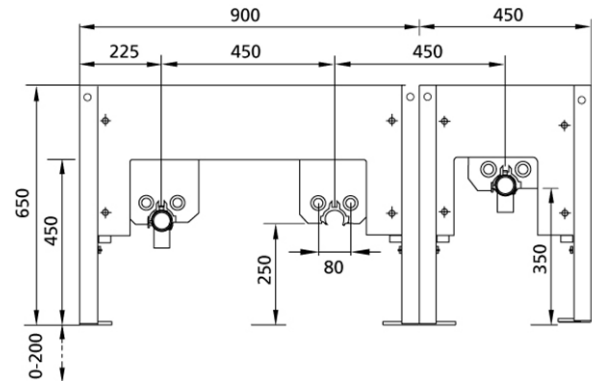

BS+ element for Geberit Bambini play and wash landscape (new from April 2024)
3 washbasins, lower basin on the left

Sound-insulated with optional premium wall brackets for pre-wall mounting

Intended use

- For drywall
- For installation in partial or room-height pre-wall installations
- For installation in room-high installation walls
- For installation of Geberit Bambini play and wash landscape (New from April 2024)
3 washbasins, lower basin on the left
- For floor standing fittings
- For floor constructions 0-22 cm

Features

- Self-supporting sendzimir galvanized and soundproofed steel frame 48 mm
- Galvanized footrests, adjustable 0-22 cm
- plastic feet rotatable, depth suitable for installation in U-profiles UW 50 and UW 75
- Connection bend can be mounted in various depth positions without tools
- Mounting of connection bend sound-insulated

Scope of delivery

- 6 connection angle R 1/2
- 6 sound insulation pads
- 2 connection bend made of PE-HD, DN 50 mm
- 2 seal DN 32 mm
- Fastening material

Make: Burda

Type: BS+

Item no.: 212046.00