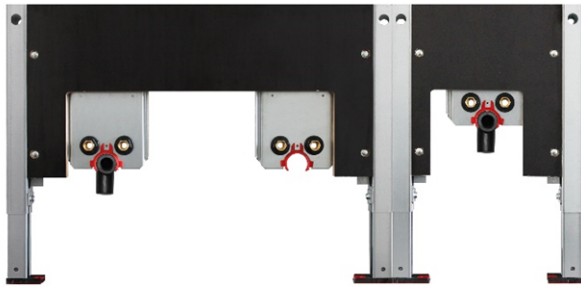

BS+ element for Geberit Bambini play and wash landscape (new from April 2024)
3 washbasins, lower basin on the left

Sound-insulated with optional premium wall brackets for pre-wall mounting

Intended use

- For drywall
- For installation in partial or room-height pre-wall installations
- For installation in room-high installation walls
- For installation of Geberit Bambini play and wash landscape (New from April 2024)
3 washbasins, lower basin on the left
- For floor standing fittings
- For floor constructions 0-22 cm

Features

- Self-supporting sendzimir galvanized and soundproofed steel frame 48 mm
- Galvanized footrests, adjustable 0-22 cm
- plastic feet rotatable, depth suitable for installation in U-profiles UW 50 and UW 75
- Connection bend can be mounted in various depth positions without tools
- Mounting of connection bend sound-insulated

Scope of delivery

- 6 connection angle R 1/2
- 6 sound insulation pads
- 2 connection bend made of PE-HD, DN 50 mm
- 2 seal DN 32 mm
- Fastening material

Make: Burda

Type: BS+

Item no.: 212046.00