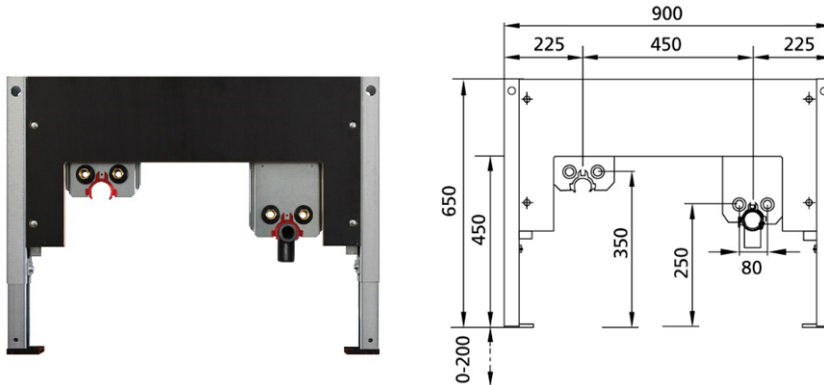

BS+ element for Geberit Bambini play and wash landscape (new from April 2024)
2 washbasins, lower basin on the right

Sound-insulated with optional premium wall brackets for pre-wall mounting

Intended use

- For drywall
- For installation in partial or room-height pre-wall installations
- For installation in room-high installation walls
- For installation of Geberit Bambini play and wash landscape (New from April 2024)
2 washbasins, lower basin on the right
- For floor standing fittings
- For floor constructions 0-22 cm

Features

- Self-supporting sendzimir galvanized and soundproofed steel frame 48 mm
- Galvanized footrests, adjustable 0-22 cm
- plastic feet rotatable, depth suitable for installation in U-profiles UW 50 and UW 75
- Connection bend can be mounted in various depth positions without tools
- Mounting of connection bend sound-insulated

Scope of delivery

- 4 connection angle R 1/2
- 4 sound insulation pads
- 1 connection bend made of PE-HD, DN 50 mm
- 1 seal DN 32 mm
- Fastening material

Make: Burda

Type: BS+

Item no.: 212045.00