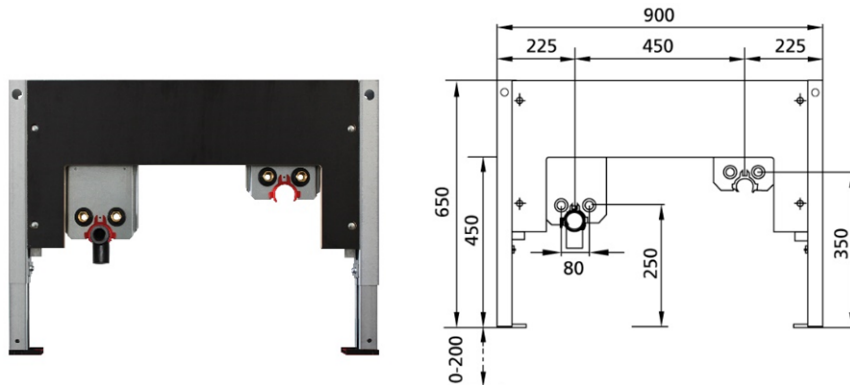

BS+ element for Geberit Bambini play and wash landscape (new from April 2024)
2 washbasins, lower basin on the left

Sound-insulated with optional premium wall brackets for pre-wall mounting

Intended use

- For drywall
- For installation in partial or room-height pre-wall installations
- For installation in room-high installation walls
- For installation of Geberit Bambini play and wash landscape (New from April 2024)
2 washbasins, lower basin on the left
- For floor standing fittings
- For floor constructions 0-22 cm

Features

- Self-supporting sendzimir galvanized and soundproofed steel frame 48 mm
- Galvanized footrests, adjustable 0-22 cm
- plastic feet rotatable, depth suitable for installation in U-profiles UW 50 and UW 75
- Connection bend can be mounted in various depth positions without tools
- Mounting of connection bend sound-insulated

Scope of delivery

- 4 connection angle R 1/2
- 4 sound insulation pads
- 1 connection bend made of PE-HD, DN 50 mm
- 1 seal DN 32 mm
- Fastening material

Make: Burda

Type: BS+

Item no.: 212044.00