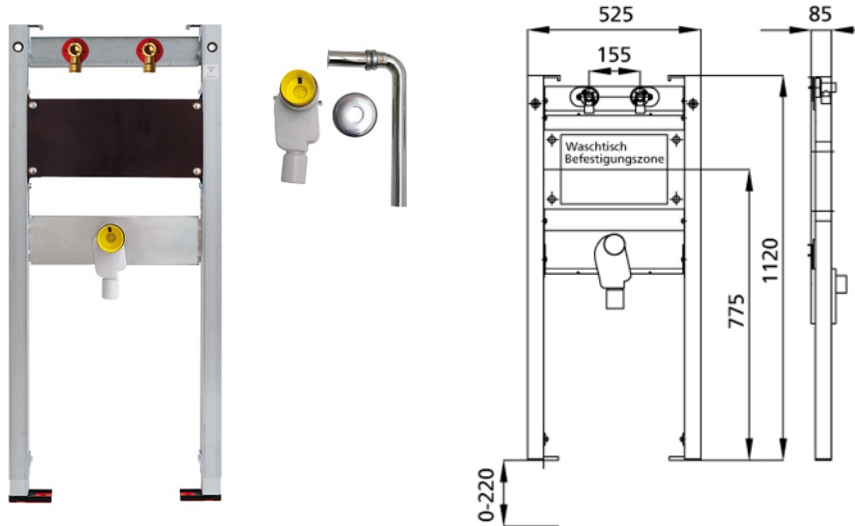

BS+ element for washbasin, 112 cm for wall fitting, barrier-free
Dallmer concealed siphon

Sound-insulated with optional premium wall brackets for pre-wall mounting

Intended use

- For drywall
- For installation in partial or room-height pre-wall installations
- For installation in room-high installation walls
- For mounting washbasins
- For floor standing fittings
- For floor constructions 0-22 cm

Features

- Self-supporting sendzimir galvanized and soundproofed steel frame 48 mm
- Galvanized footrests, adjustable 0-22 cm
- plastic feet rotatable, depth suitable for installation in U-profiles UW 50 and UW 75
- Fixing distance washbasin up to 37.5 cm
- Concealed odour trap with optimum flow control and high self-cleaning capability

Scope of delivery

- 2 connection angle R 1/2
- 2 sound insulation pads
- 2 insulation sleeves
- Concealed odour trap
- Connection bend and cover chrome
- 2 hanger bolts M10
- fixing material

Make: Burda

Type: BS+

Item no.: 212043.00