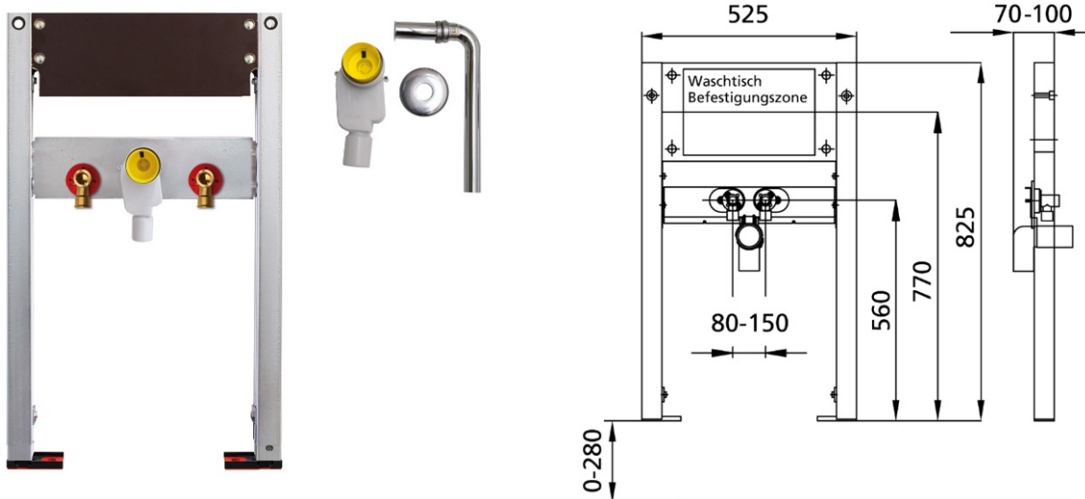

**BS+** element for washbasin, 82,5 cm for stand fitting, barrier-free  
Dallmer concealed siphon

**Sound-insulated with optional premium wall brackets for pre-wall mounting**

#### Intended use

- For drywall
- For installation in partial or room-height pre-wall installations
- For installation in room-high installation walls
- For mounting washbasins
- For floor standing fittings
- For floor constructions 0-22 cm

#### Features

- Self-supporting sendzimir galvanized and soundproofed steel frame 48 mm
- Galvanized footrests, adjustable 0-22 cm
- plastic feet rotatable, depth suitable for installation in U-profiles UW 50 and UW 75
- Fixing distance washbasin up to 37.5 cm
- Concealed odour trap with optimum flow control and high self-cleaning capability

#### Scope of delivery

- 2 connection angle R 1/2
- 2 sound insulation pads
- 2 insulation sleeves
- Concealed odour trap
- Connection bend and cover chrome
- 2 hanger bolts M10
- fixing material

Make: Burda