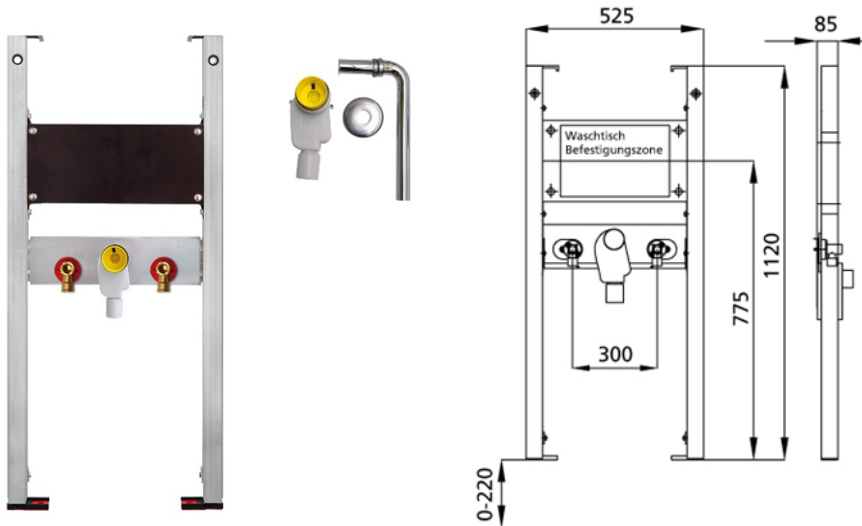

BS+ element for washbasin, 112 cm for stand fitting, barrier-free
Dallmer concealed siphon

Sound-insulated with optional premium wall brackets for pre-wall mounting

Intended use

- For drywall
- For installation in partial or room-height pre-wall installations
- For installation in room-high installation walls
- For mounting washbasins
- For floor standing fittings
- For floor constructions 0-22 cm

Features

- Self-supporting sendzimir galvanized and soundproofed steel frame 48 mm
- Galvanized footrests, adjustable 0-22 cm
- Plastic feet rotatable, depth suitable for installation in U-profiles UW 50 and UW 75
- mounting distance washbasin up to 37,5 cm
- Concealed odour trap with optimum flow control and high self-cleaning capability

Scope of delivery

- 2 connection angle R 1/2
- 2 sound insulation pads
- 2 insulation sleeves
- Concealed odour trap
- Connection bend and cover chrome
- 2 hanger bolts M10
- fixing material

Make: Burda