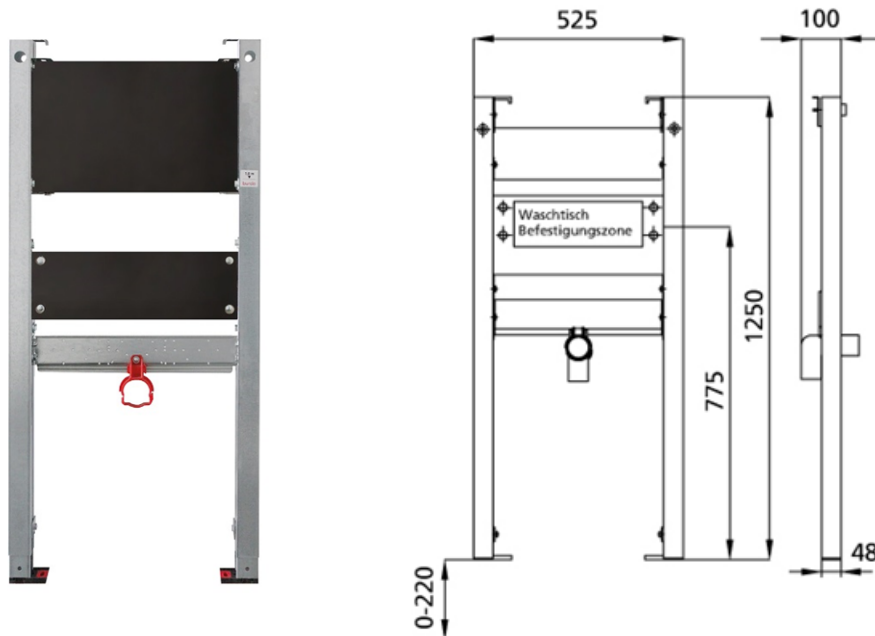

**BS+** element for washbasin, 112 cm for concealed fitting

**Sound-insulated with optional premium wall brackets for pre-wall mounting**

#### Intended use

- For drywall
- For installation in partial or room-height pre-wall installations
- For installation in room-high installation walls
- For mounting washbasins
- For concealed fitting
- For floor constructions 0-22 cm

#### Features

- Self-supporting sendzimir galvanized and soundproofed steel frame 48 mm
- Galvanized footrests, adjustable 0-22 cm
- plastic feet rotatable, depth suitable for installation in U-profiles UW 50 and UW 75
- mounting distance washbasin up to 37,5 cm
- Connection bend can be mounted in various depth positions without tools
- Mounting of connection bend sound-insulated
- Traverse fitting height adjustable

#### Scope of delivery

- without connection angle R 1/2
- 2 sound insulation pads
- 2 insulation sleeves
- connection elbow made of PE-HD, DN 50 mm
- Seal DN 32 mm
- 2 hanger bolts M10
- fixing material