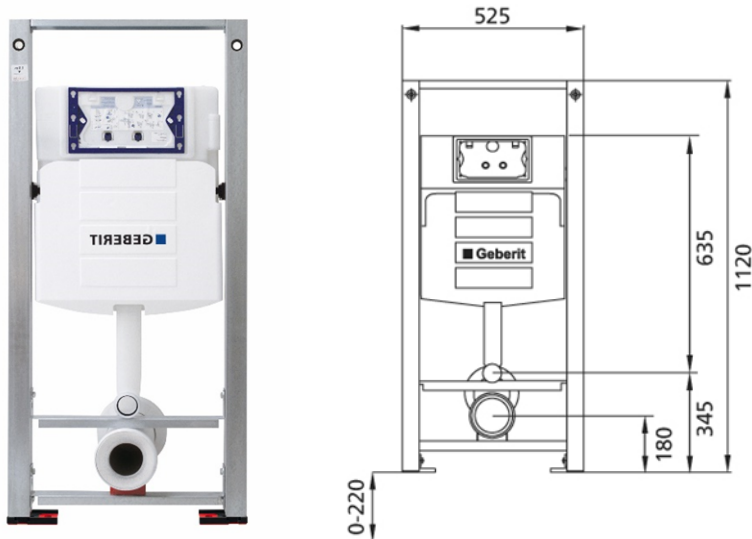

BS+ WC element for adult floor-standing WC, 112 cm with concealed cistern
Geberit Sigma for operation from the front, for dual flush.

Sound-insulated with optional premium wall brackets for pre-wall mounting

Intended use

- For drywall
- For installation in partial or room-height pre-wall installations
- For installation in room-high installation walls
- For adult standing WC
- For 1-flush, 2-flush or flush-stop flushing
- For floor constructions 0-22 cm

Features

- Self-supporting sendzimir galvanized and soundproofed steel frame 48 mm
- Frame prepared to accommodate WC power bearings for WC ceramics with a small support area
- Footrests galvanized, adjustable 0-22 cm
- Plastic feet rotatable, depth suitable for installation in U-profiles UW 50 and UW 75
- Connecting elbow can be mounted in various depth positions without tools
- Fastening connection elbow soundproofed
- Concealed cistern with front operation, condensation water insulated
- Immediate flushing possible with factory setting
- Installation and service work on the concealed cistern without tools
- Water connection at the back or top center
- Building protection for service opening protects against moisture and dirt
- Protection for service opening can be cut to length
- Suitable for all flush buttons of the Sigma series (except Sigma40)
- Suitable for insertion of cleaning cubes

Scope of delivery

- Water connection R 1/2, with integrated angle valve and handwheel
- Building protection for service opening
- 2 Protective plugs
- Connection set for WC, DN 90 mm white with 2 rosettes
- Fixing material