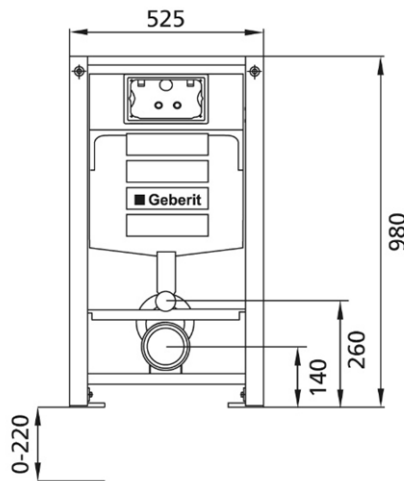

BS+ WC element for children's and toddler's floor standing WC, 98 cm with concealed cistern Geberit Sigma for front actuation, for dual flush.

Sound-insulated with optional premium wall brackets for pre-wall mounting

Kleinkinder-Stand-WC

Kinder Stand-WC

Intended use

- For drywall
- For installation in partial or room-height pre-wall installations
- For installation in room-high installation walls
- For children and toddler
- For 1-flush, 2-flush or flush-stop flushing
- For floor constructions 0-22 cm

Features

- Self-supporting sendzimir galvanized and soundproofed steel frame 48 mm
- Frame prepared to accommodate WC power bearings for WC ceramics with a small support area
- Footrests galvanized, adjustable 0-22 cm
- Plastic feet rotatable, depth suitable for installation in U-profiles UW 50 and UW 75
- Connecting elbow can be mounted in various depth positions without tools
- Fastening connection elbow soundproofed
- Concealed cistern with front operation, condensation water insulated
- Immediate flushing possible with factory setting
- Installation and service work on the concealed cistern without tools
- Suitable for all Geberit Sigma flush buttons (except Sigma40)
- Suitable for insertion of cleaning cubes
- Set as standard for toddler's toilets. Can be converted on site, Dimension sheet with the settings is included in the box

Scope of delivery

- Water connection R 1/2, with integrated angle valve and handwheel
- Building protection for service opening
- 2 Protective plugs
- Connection set for WC, DN 90 mm white with 2 rosettes
- Fixing material