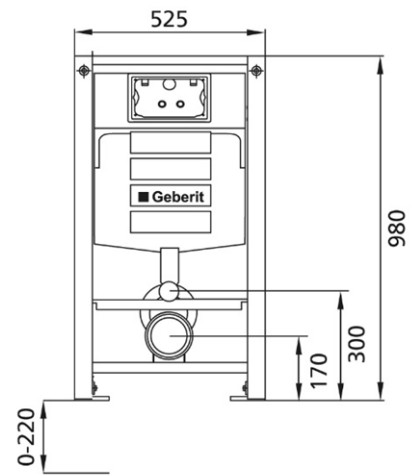

BS+ WC element for children's and toddler's floor standing WC, 98 cm with concealed cistern Geberit Sigma for front actuation, for dual flush.

Sound-insulated with optional premium wall brackets for pre-wall mounting

Kleinkinder-Stand-WC

Kinder Stand-WC

Intended use

- For drywall
- For installation in partial or room-height pre-wall installations
- For installation in room-high installation walls
- For children and toddler
- For 1-flush, 2-flush or flush-stop flushing
- For floor constructions 0-22 cm

Features

- Self-supporting sendzimir galvanized and soundproofed steel frame 48 mm
- Frame prepared to accommodate WC power bearings for WC ceramics with a small support area
- Footrests galvanized, adjustable 0-22 cm
- Plastic feet rotatable, depth suitable for installation in U-profiles UW 50 and UW 75
- Connecting elbow can be mounted in various depth positions without tools
- Fastening connection elbow soundproofed
- Concealed cistern with front operation, condensation water insulated
- Immediate flushing possible with factory setting
- Installation and service work on the concealed cistern without tools
- Suitable for all Geberit Sigma flush buttons (except Sigma40)
- Suitable for insertion of cleaning cubes
- Set as standard for toddler's toilets. Can be converted on site, Dimension sheet with the settings is included in the box

Scope of delivery

- Water connection R 1/2, with integrated angle valve and handwheel
- Building protection for service opening
- 2 Protective plugs
- Connection set for WC, DN 90 mm white with 2 rosettes
- Fixing material