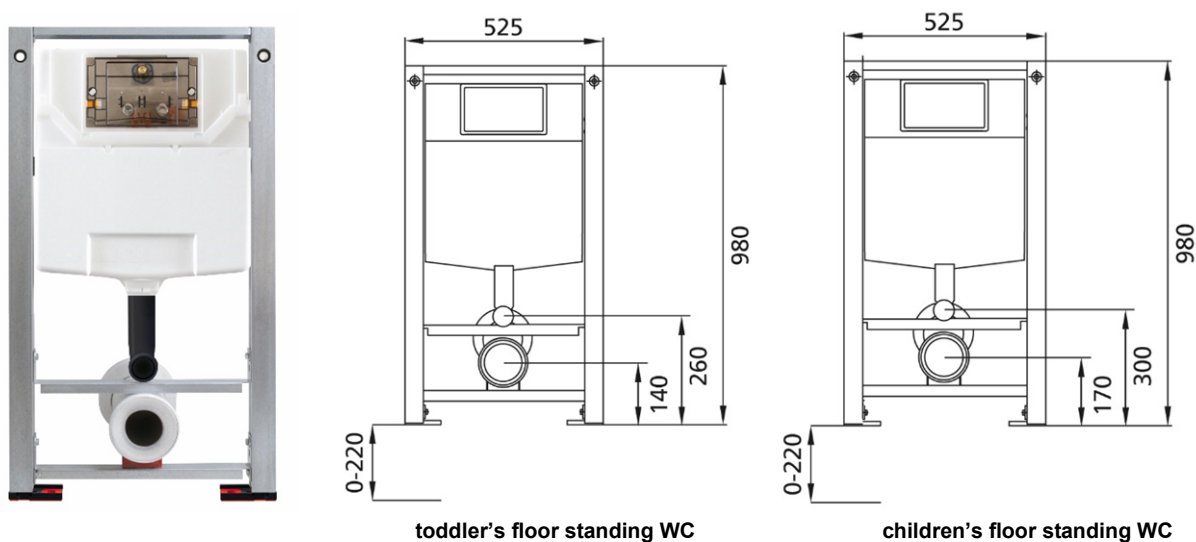

BS+ WC element for children's and toddler's floor standing WC, 98 cm with concealed cistern Burda K770 for front actuation, for dual flush.

Sound-insulated with optional premium wall brackets for pre-wall mounting

toddler's floor standing WC

children's floor standing WC

Intended use

- For drywall
- For installation in partial or room-height pre-wall installations
- For installation in room-high installation walls
- For children and toddler
- For 1-flush, 2-flush or flush-stop flushing
- For floor constructions 0-22 cm

Features

- Self-supporting sendzimir galvanized and soundproofed steel frame 48 mm
- Frame prepared to accommodate WC power bearings for WC ceramics with a small support area
- Footrests galvanized, adjustable 0-22 cm
- Plastic feet rotatable, depth suitable for installation in U-profiles UW 50 and UW 75
- Connecting elbow can be mounted in various depth positions without tools
- Fastening connection elbow soundproofed
- Concealed cistern with front operation, condensation water insulated
- Immediate flushing possible with factory setting
- Installation and service work on the concealed cistern without tools
- Suitable for the following Burda flush buttons T755/T784/T785/T787/T788/T789/T790/T791/T798
- Set as standard for toddler's toilets. Can be converted on site, Dimension sheet with the settings is included in the box

Scope of delivery

- Water connection R 1/2, with integrated angle valve and handwheel
- Building protection for service opening
- 1 Protective plugs
- Connection set for WC, DN 90 mm white with 2 rosettes
- Fixing material