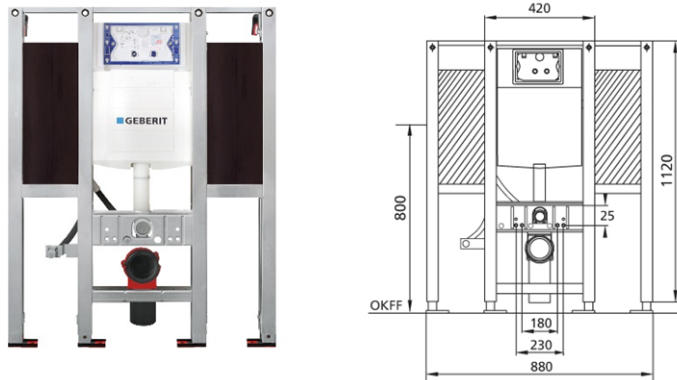

**BS+ WC element for wall-hung WC, 112 cm with Geberit Sigma concealed cistern for front operation, for dual flush, barrier-free, for support and grab rails left/right**

**Sound-insulated with optional premium wall brackets for pre-wall mounting**

#### Features

- Self-supporting sendzimir galvanized and soundproofed steel frame 48 mm
- Frame prepared to accommodate WC power bearings for WC ceramics with a small support area
- Mounting height WC in the shell phase adjustable 41-46 cm
- Footrests galvanized, adjustable 0-22 cm
- Plastic feet rotatable, depth suitable for installation in U-profiles UW 50 and UW 75
- Connecting elbow can be mounted in various depth positions without tools
- Fastening connection elbow soundproofed
- Concealed cistern with front operation, condensation water insulated
- Immediate flushing possible with factory setting
- Installation and service work on the concealed cistern without tools
- Water connection at the back or top center
- Building protection for service opening protects against moisture and dirt
- Construction protection for service opening can be cut to length
- Mounting plates left/right made of veneer wood, waterproof glued
- Suitable for Duravit Sensowash
- Equipped with empty pipe for water supply line for connection of Geberit AquaClean devices
- Suitable for all flush buttons of the Sigma series (except Sigma40)
- Suitable for insertion of cleaning cubes

#### Scope of delivery

- Water connection R 1/2, with integrated angle valve and handwheel
- Building protection for service opening
- 2 Protective plugs
- Connection set for WC, DN 90 mm
- Connecting elbow made of PE-HD, DN 90 mm
- Transition sleeve made of PE-HD, DN 90/110 mm
- 2 threaded rods M12
- Fastening material
- 4 wall brackets for pre-wall mounting