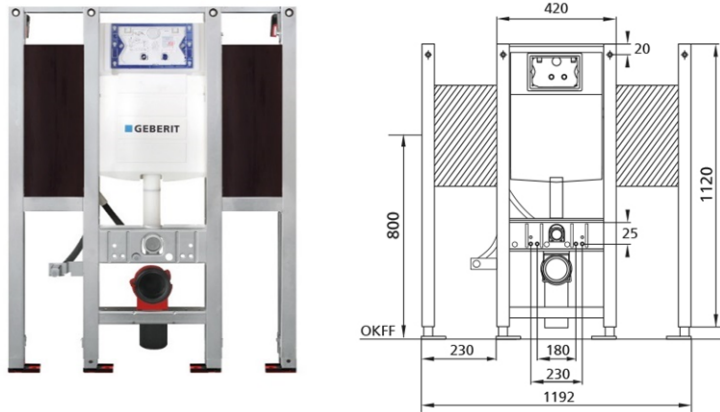

BS+ WC element for wall-hung WC, 112 cm with Geberit Sigma concealed cistern for front operation, for dual flush, barrier-free, for support and grab rails left/right

Sound-insulated with optional premium wall brackets for pre-wall mounting

Features

- Self-supporting sendzimir galvanized and soundproofed steel frame 48 mm
- Frame prepared to accommodate WC power bearings for WC ceramics with a small support area
- Mounting height WC in the shell phase adjustable 41-46 cm
- Footrests galvanized, adjustable 0-22 cm
- Plastic feet rotatable, depth suitable for installation in U-profiles UW 50 and UW 75
- Connecting elbow can be mounted in various depth positions without tools
- Fastening connection elbow soundproofed
- Concealed cistern with front operation, condensation water insulated
- Immediate flushing possible with factory setting
- Installation and service work on the concealed cistern without tools
- Water connection at the back or top center
- Building protection for service opening protects against moisture and dirt
- Construction protection for service opening can be cut to length
- Mounting plates left/right made of veneer wood, waterproof glued
- Suitable for Duravit Sensowash
- Equipped with empty pipe for water supply line for connection of Geberit AquaClean devices
- Suitable for all flush buttons of the Sigma series (except Sigma40)
- Suitable for insertion of cleaning cubes

Scope of delivery

- Water connection R 1/2, with integrated angle valve and handwheel
- Building protection for service opening
- 2 Protective plugs
- Connection set for WC, DN 90 mm
- Connecting elbow made of PE-HD, DN 90 mm
- Transition sleeve made of PE-HD, DN 90/110 mm
- 2 threaded rods M12
- Fastening material
- 4 wall brackets for pre-wall mounting