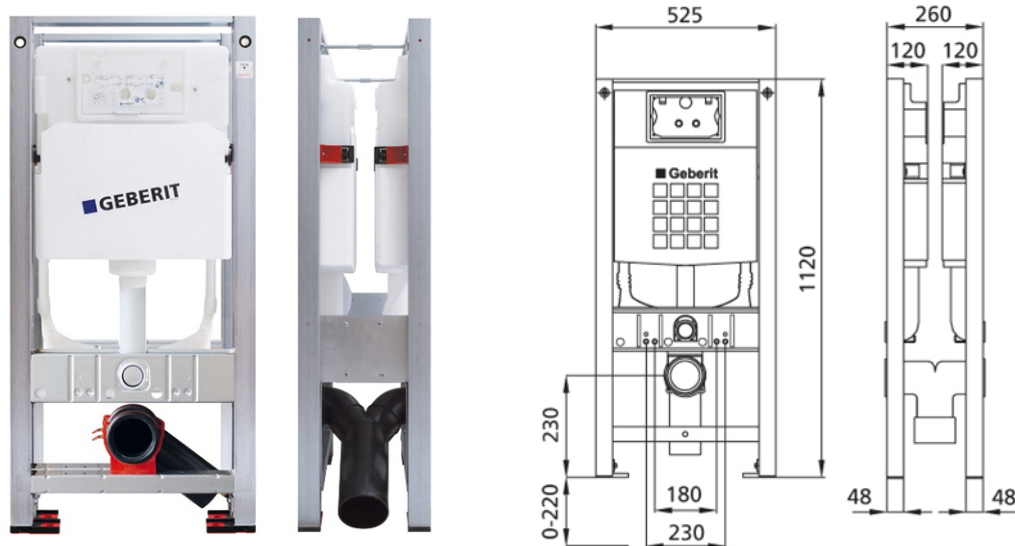

**BS+** Double WC element for wall-hung WC, 112 cm with concealed cistern  
Geberit Delta for operation from the front, for dual flush

**Sound-insulated with optional premium wall brackets for pre-wall mounting**

#### Intended use

- For drywall
- For installation in partial or room-height pre-wall installations
- For installation in room-high installation walls
- For wall-hung toilets with connection dimensions in accordance with DIN EN 33:2011-11
- Suitable for wall-hung WCs with projection > 62 cm
- For 1-quantity, 2-quantity or flush-stop flushing
- For floor constructions 0-22 cm

#### Features

- Self-supporting sendzimir galvanized and soundproofed steel frame 48 mm
- Frame prepared to accommodate WC power bearings for WC ceramics with a small support area
- Footrests galvanized, adjustable 0-22 cm
- Plastic feet rotatable, depth suitable for installation in U-profiles UW 50 and UW 75
- Sound-insulated pivoting T-pipe attachment
- Sound-insulated connection bend fastening
- Concealed cistern with front operation, condensation water insulated
- Immediate flushing possible with factory setting
- Water connection at the back or top center
- Suitable for Duravit Sensowash
- Equipped with empty pipe for water supply line for connection of Geberit AquaClean devices
- Suitable for all flush buttons of the Delta series 11/15/21/40/50

#### Scope of delivery

- Angle valve R 1/2, MeplaFix-compatible, with adapter ring
- Building protection for service opening, made of polystyrene foam
- 4 Protective plugs
- 2 connection set for WC, DN 90 mm
- pivoting T-pipe swivel made of PE-HD, DN 90/110/90 mm
- 4 threaded rods M12
- Fastening material