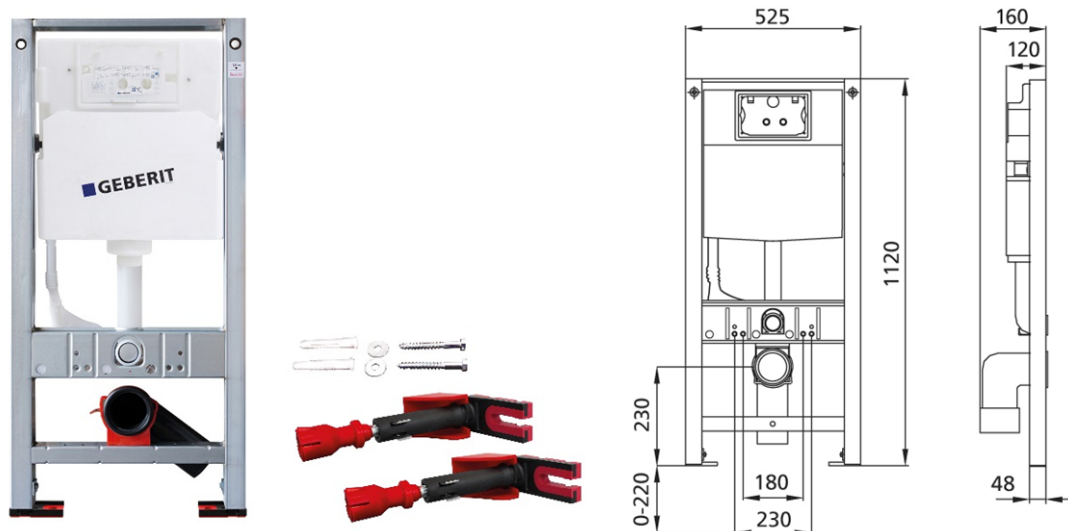

BS+ WC element for wall-hung WC, 112 cm with concealed cistern Geberit Delta for operation from the front, for dual flush, with wall bracket for pre-wall mounting

Sound-insulated with optional premium wall brackets for pre-wall mounting

Intended use

- For drywall
- For installation in partial or room-height pre-wall installations
- For installation in room-high installation walls
- For wall-hung toilets with connection dimensions in accordance with DIN EN 33:2011-11
- Suitable for wall-hung WCs with projection > 62 cm
- For 1-quantity, 2-quantity or flush-stop flushing
- For floor constructions 0-22 cm

Features

- Self-supporting sendzimir galvanized and soundproofed steel frame 48 mm
- Frame prepared to accommodate WC power bearings for WC ceramics with a small support area
- Footrests galvanized, adjustable 0-22 cm
- Plastic feet rotatable, depth suitable for installation in U-profiles UW 50 and UW 75
- Connecting elbow can be mounted in various depth positions without tools
- Fastening connection elbow soundproofed
- Concealed cistern with front operation, condensation water insulated
- Immediate flushing possible with factory setting
- Water connection at the back or top center
- Suitable for Duravit Sensowash
- Equipped with empty pipe for water supply line for connection of Geberit AquaClean devices
- Suitable for all flush buttons of the Delta series 11/15/21/40/50

Scope of delivery

- Angle valve R 1/2, MeplaFix-compatible, with adapter ring
- Building protection for service opening, made of polystyrene foam
- Wall bracket for pre-wall mounting
- 2 Protective plugs
- Connection set for WC, DN 90 mm
- Connecting elbow made of PE-HD, DN 90 mm
- Transition sleeve made of PE-HD, DN 90/110 mm
- 2 threaded rods M12
- Fastening material