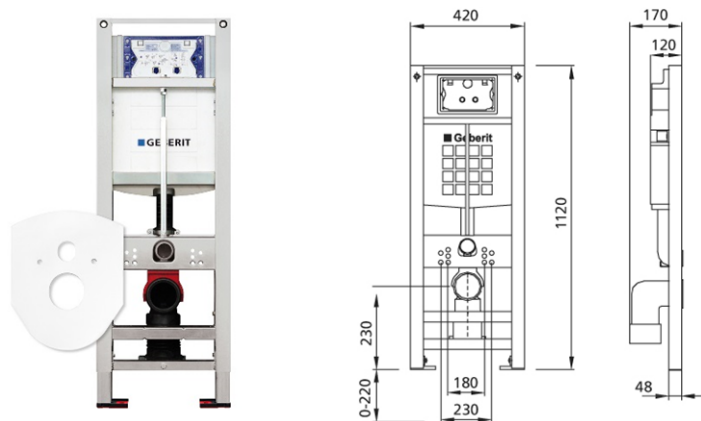

BS+ WC element for wall-hung WC, 112 cm with concealed cistern Geberit Sigma for operation from the front, for dual flush, barrier-free, WC height-adjustable 8 cm

Sound-insulated with optional premium wall brackets for pre-wall mounting

Features

- Self-supporting sendzimir galvanized and soundproofed steel frame 48 mm
- Frame prepared to accommodate WC power bearings for WC ceramics with a small support area
- Frame width reduced for placement of support and grab rails next to the element
- WC ceramics in the finished bathroom can be subsequently height-adjusted by 8 cm from the finished floor
- Footrests galvanized, adjustable 0-22 cm
- Plastic feet rotatable, depth suitable for installation in U-profiles UW 50 and UW 75
- Connecting elbow can be mounted in various depth positions without tools
- Fastening connection elbow soundproofed
- Concealed cistern with front operation, condensation water insulated
- Immediate flushing possible with factory setting
- Installation and service work on the concealed cistern without tools
- Water connection at the back or top center
- Building protection for service opening protects against moisture and dirt
- Protection for service opening can be cut to length
- Suitable for Duravit Sensowash
- Equipped with empty pipe for water supply line for connection of Geberit AquaClean devices
- Suitable for all flush buttons of the Sigma series (except Sigma40)
- Suitable for insertion of cleaning cubes

Scope of delivery

- Water connection R 1/2, with integrated angle valve and handwheel
- Building protection for service opening
- 2 Protective plugs
- Connection set for WC, DN 90 mm
- Connecting elbow made of PE-HD, DN 90 mm
- Transition sleeve made of PE-HD, DN 90/110 mm
- 2 threaded rods M12
- Fastening material
- Cover plate white