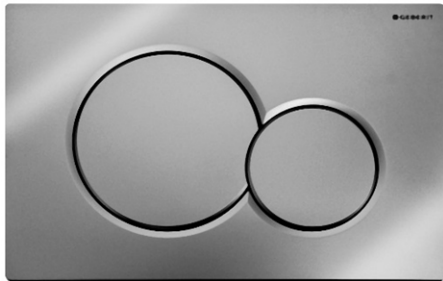

Geberit flush plate Sigma01, 2 quantity technology, high gloss chrome-plated

**Intended use**

- for concealed cistern Geberit Sigma

**Features**

- Actuation from the front  
- Sound-insulated lever handle rods, quick adjustment without tools

**Scope of delivery**

- Flush plate  
- 2 spacer bolts  
- 2 lever handle rods

Make: Geberit

Type: Flush plate

Item no.: 551030.51