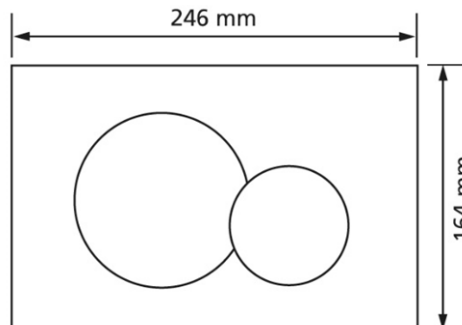

Geberit flush plate Sigma01, 2 quantity technology, high gloss chrome-plated

**Intended use**

- for concealed cistern Geberit Sigma

**Features**

- Actuation from the front  
- Sound-insulated lever handle rods, quick adjustment without tools

**Scope of delivery**

- Flush plate  
- 2 spacer bolts  
- 2 lever handle rods

Make: Geberit

Type: Flush plate

Item no.: 551030.51