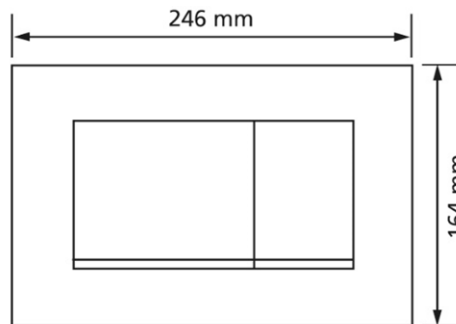

Geberit flush plate Sigma30, 2 quantity technology,
black / high gloss chrome-plated / black

Intended use

- for concealed cistern Geberit Sigma

Features

- Actuation from the front
- Sound-insulated lever handle rods, quick adjustment without tools

Scope of delivery

- Flush plate
- Mounting frame
- 2 spacer bolts
- 2 lever handle rods

Make: Geberit

Type: Flush plate

Item no.: 550065.84