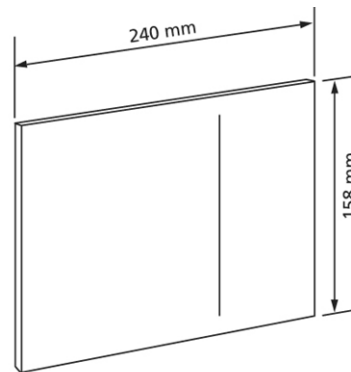

Geberit flush plate Sigma70, 2 quantity technology, brushed stainless steel

Intended use

- for concealed cistern Geberit Sigma

Features

- Actuation from the front
- Sound-insulated lever handle rods, quick adjustment without tools

Scope of delivery

- Flush plate
- Mounting frame
- 2 spacer bolts
- Servo lifter, hydraulic
- Water connection set
- Protective plate
- Mounting accessories

Make: Geberit

Type: Flush plate

Item no.: 550059.60