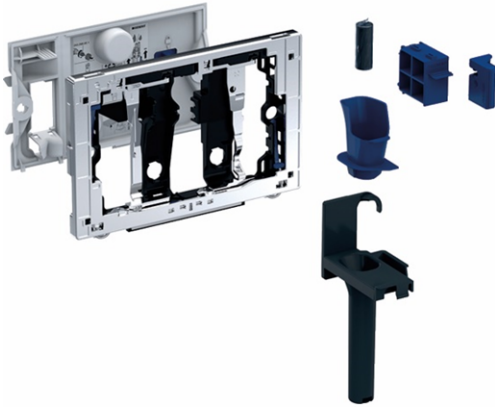

**Geberit slide-in unit for Geberit DuoFresh Stick,
for Geberit concealed cistern Sigma 12 cm**

Intended use

- For Geberit concealed cistern Sigma 12 cm (from year of manufacture 2008)
- For inserting DuoFresh sticks without chlorine or oxidising components
- For Burda/Geberit flush plates Sigma01
- For Burda/Geberit flush plates Sigma10
- For Burda/Geberit flush plates Sigma20
- For Burda/Geberit flush plates Sigma21
- For Burda/Geberit flush plates Sigma30
- For Burda/Geberit flush plates Sigma50

Features

- Actuation from the front
- Geberit DuoFresh Stick can be inserted without tools
- High-gloss chrome-plated surface

Scope of delivery

- Mounting frame with swivelling mechanism
- Protective plate
- Collecting cup for stick
- Drawer with holder for DuoFresh sticks
- 8 Geberit DuoFresh Sticks

Make: Geberit
Type: Flush plate
Item no.: 550035