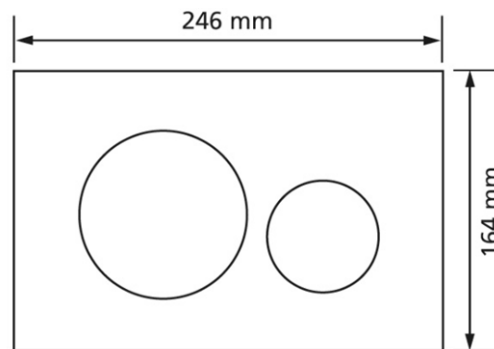

Geberit flush plate Sigma20, 2 quantity technology, black/ high-gloss chrome-plated /black

Intended use

- for concealed cistern Geberit Sigma

Features

- Actuation from the front
- Sound-insulated lever handle rods, quick adjustment without tools

Scope of delivery

- Flush plate
- Mounting frame
- 2 spacer bolts
- 2 lever handle rods

Make: Geberit

Type: Flush plate

Item no.: 550028.84