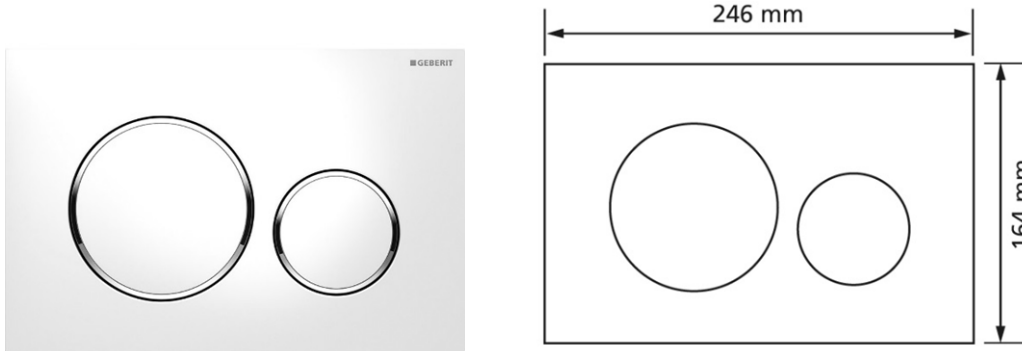

Geberit flush plate Sigma20, 2 quantity technology, white/ high-gloss chrome-plated /white

Intended use

- for concealed cistern Geberit Sigma

Features

- Actuation from the front
- Sound-insulated lever handle rods, quick adjustment without tools

Scope of delivery

- Flush plate
- Mounting frame
- 2 spacer bolts
- 2 lever handle rods

Make: Geberit

Type: Flush plate

Item no.: 550028.83