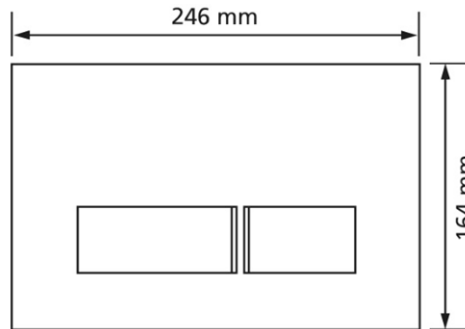

Geberit flush plate Sigma50, 2 quantity technology, black

**Intended use**

- for concealed cistern Geberit Sigma

**Features**

- Actuation from the front
- Sound-insulated lever handle rods, quick adjustment without tools

**Scope of delivery**

- Flush plate
- Mounting frame
- 2 spacer bolts
- 2 lever handle rods

Make: Geberit

Type: Flush plate

Item no.: 550027.70