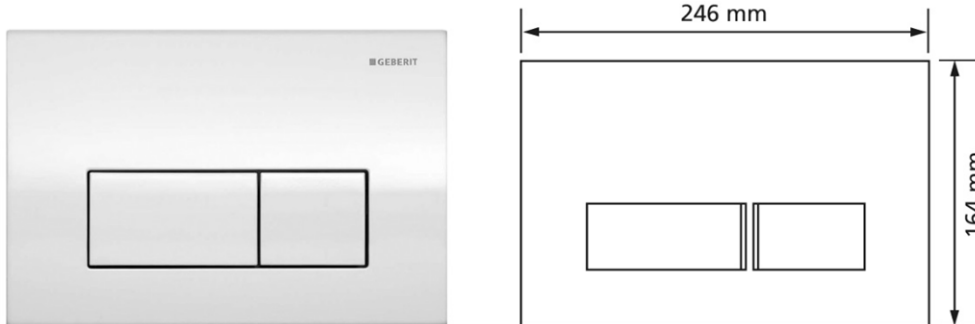

Geberit flush plate Sigma50, 2 quantity technology, white

Intended use

- for concealed cistern Geberit Sigma

Features

- Actuation from the front
- Sound-insulated lever handle rods, quick adjustment without tools

Scope of delivery

- Flush plate
- Mounting frame
- 2 spacer bolts
- 2 lever handle rods

Make: Geberit

Type: Flush plate

Item no.: 550027.00