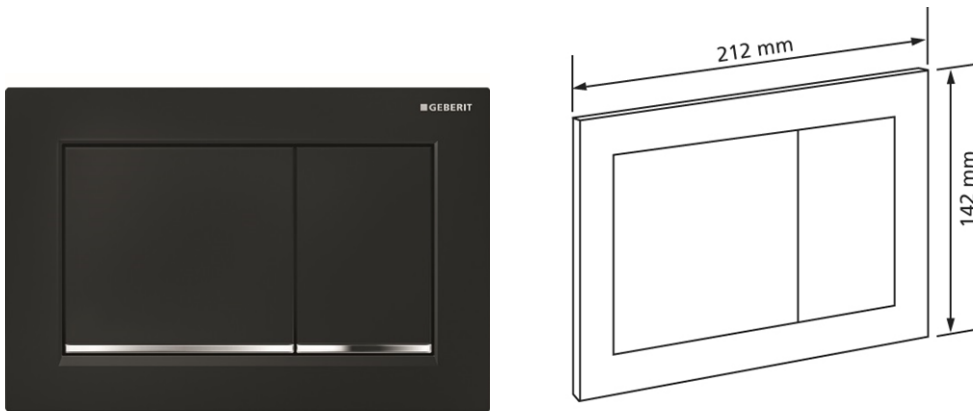

Geberit flush plate Omega30, 2 quantity technology,  
black/high gloss chrome-plated/black

**Intended use**

- For flush actuation with Geberit Omega concealed cisterns

**Features**

- Actuation from above or from the front
- Sound-insulated lever handle rods, quick adjustment without tools

**Scope of delivery**

- Flush plate
- Mounting frame
- 2 spacer bolts
- 2 lever handle rods

Make: Geberit

Type: Flush plate

Item no.: 550061.84