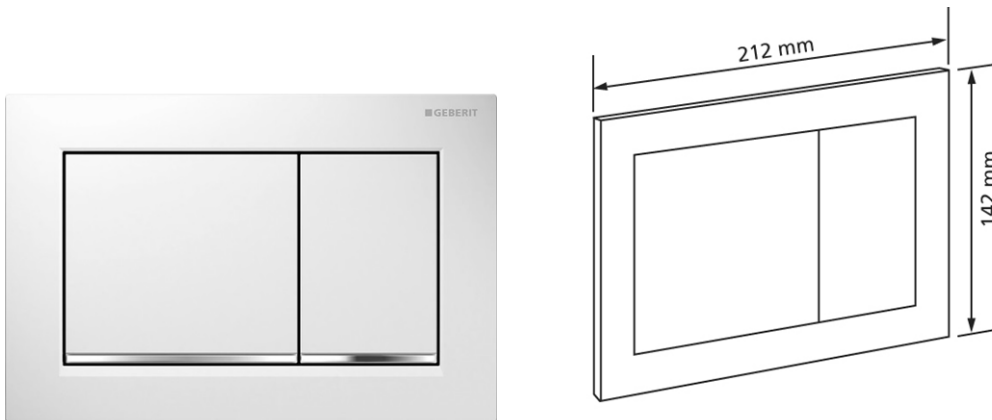

Geberit flush plate Omega30, 2 quantity technology,
white/high gloss chrome-plated/white

Intended use

- For flush actuation with Geberit Omega concealed cisterns

Features

- Actuation from above or from the front
- Sound-insulated lever handle rods, quick adjustment without tools

Scope of delivery

- Flush plate
- Mounting frame
- 2 spacer bolts
- 2 lever handle rods

Make: Geberit

Type: Flush plate

Item no.: 550061.83