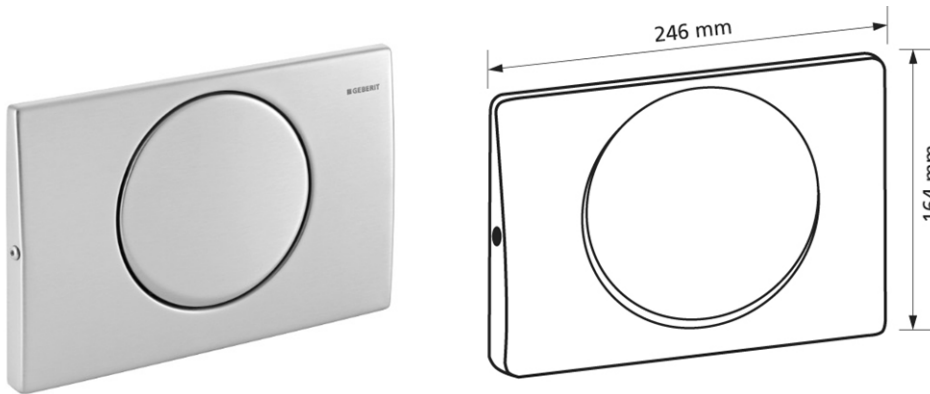

Burda / Geberit Delta15, Actuation from the front,
1 quantity technology, stainless steel

Intended use

- For flush actuation with Geberit Delta concealed cisterns

Features

- Actuation from the front

Scope of delivery

- Mounting frame
- Interrupter lever
- Lever handle

Make: Burda / Geberit
Type: Flush plate
Item no.: 550024.60