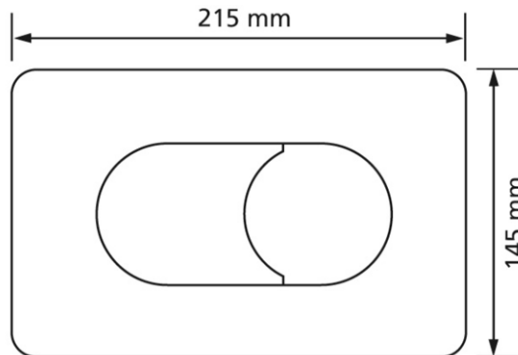

Flush plate T921, matt chrome-plated with 2 quantity technology

Intended use

- for cistern Burda K921

Make: Burda

Type: Flush plate

Item no.: 921.50