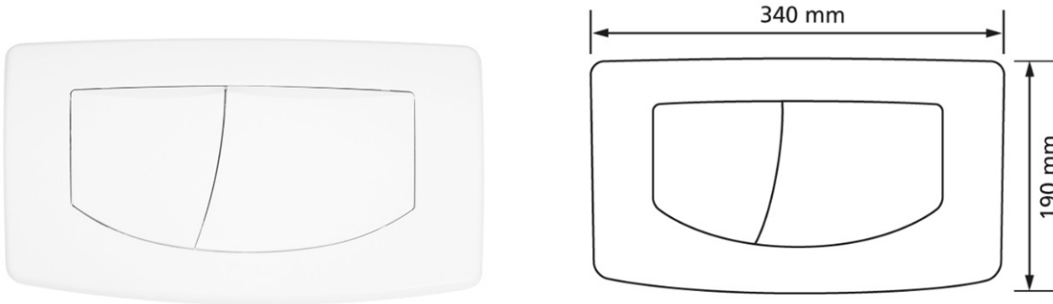

Flush plate T901, white with 2 quantity technology

Intended use

- for cistern Burda K609

Make: Burda

Type: Flush plate

Item no.: 901.00