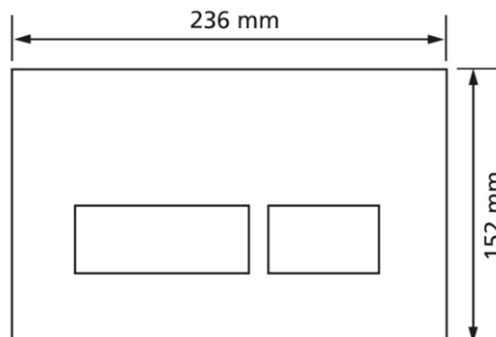

Flush plate T795, white with 2 quantity technology

Intended use

- for cistern Burda K770 / K845

Make: Burda
Type: Flush plate
Item no.: 795.00