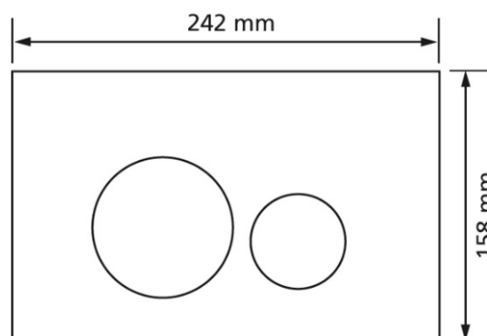

Flush plate T790, high gloss chrome-plated with 2 quantity technology

Intended use

- for cistern Burda K770 / K845

Make: Burda
Type: Flush plate
Item no.: 790.51