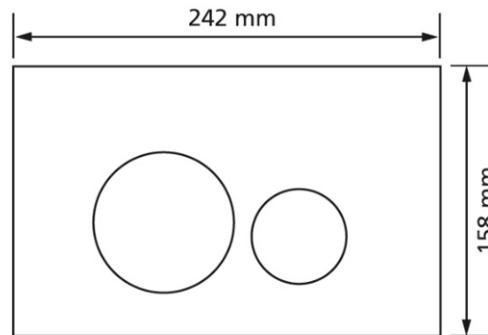

Flush plate T790, matt chrome-plated with 2 quantity technology

Intended use
- for cistern Burda K770 / K845

Make: Burda
Type: Flush plate
Item no.: 790.50