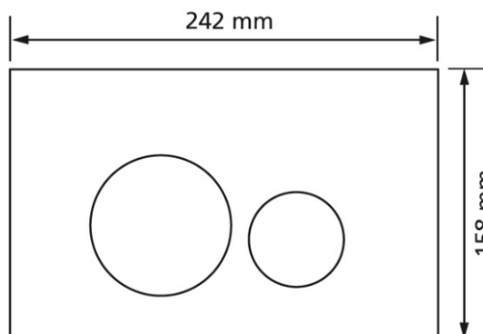

Flush plate T790, white with 2 quantity technology

Intended use

- for cistern Burda K770 / K845

Make: Burda
Type: Flush plate
Item no.: 790.00