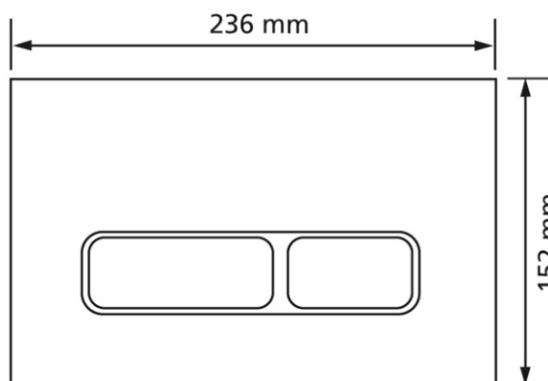

Burda Flush plate T788 black/high gloss chrome-plated/black
with 2 quantity technology

Intended use

- for cistern Burda K770 / 845

Make: Burda

Type: Flush plate

Item no.: 788.84