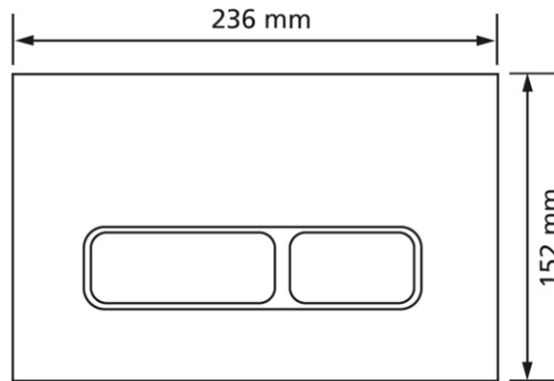

**Burda** Flush plate T788 white/high gloss chrome-plated/white  
with 2 quantity technology

**Intended use**

- for cistern Burda K770 / 845

Make: Burda  
Type: Flush plate  
Item no.: 788.83