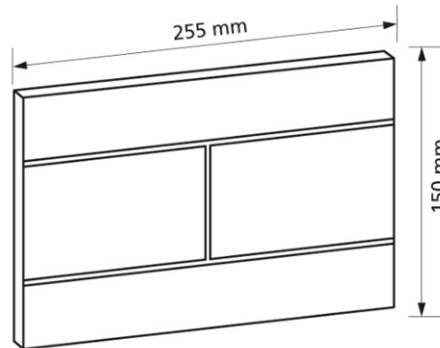

Flush plate T770, high gloss chrome-plated with 2 quantity technology

**Intended use**

- for cistern Burda K750/760

Make: Burda

Type: Flush plate

Item no.: 770.51