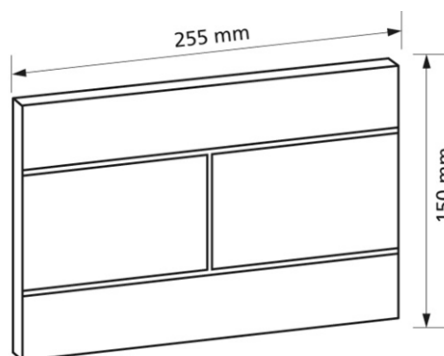

Flush plate T770, white with 2 quantity technology

Intended use

- for cistern Burda K750/760

Make: Burda
Type: Flush plate
Item no.: 770.00