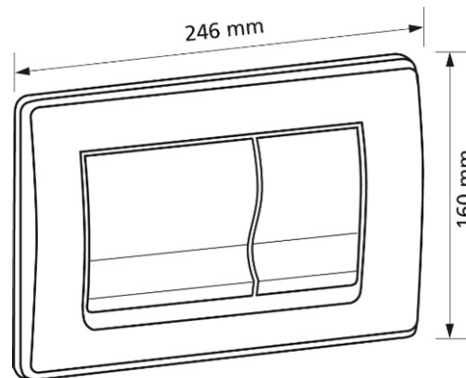

Flush plate T760, Plastic white with 2 quantity technology

Intended use

- for cistern Burda K750/760

Make: Burda

Type: Flush plate

Item no.: 760.00