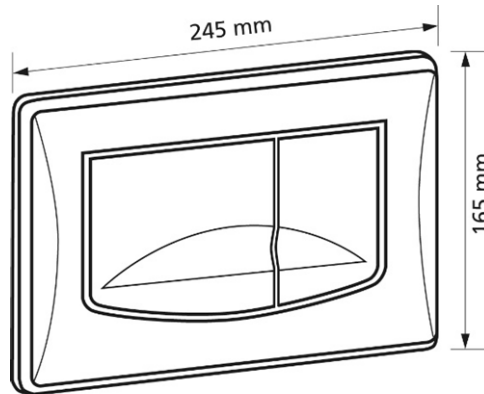

Flush plate T753, high gloss chrome-plated with 2 quantity technology

**Intended use**

- for cistern Burda K750/760

Make: Burda

Type: Flush plate

Item no.: 753.51