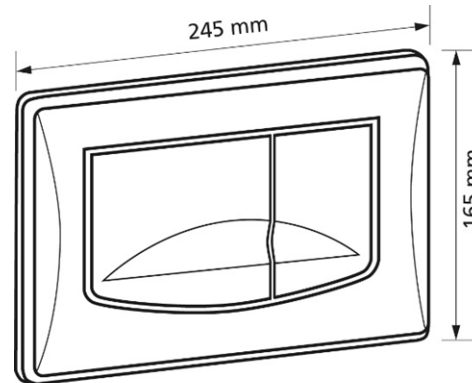

Flush plate T753, matt chrome-plated with 2 quantity technology

Intended use

- for cistern Burda K750/760

Make:: Burda

Type: Flush plate

Item no.: 753.50